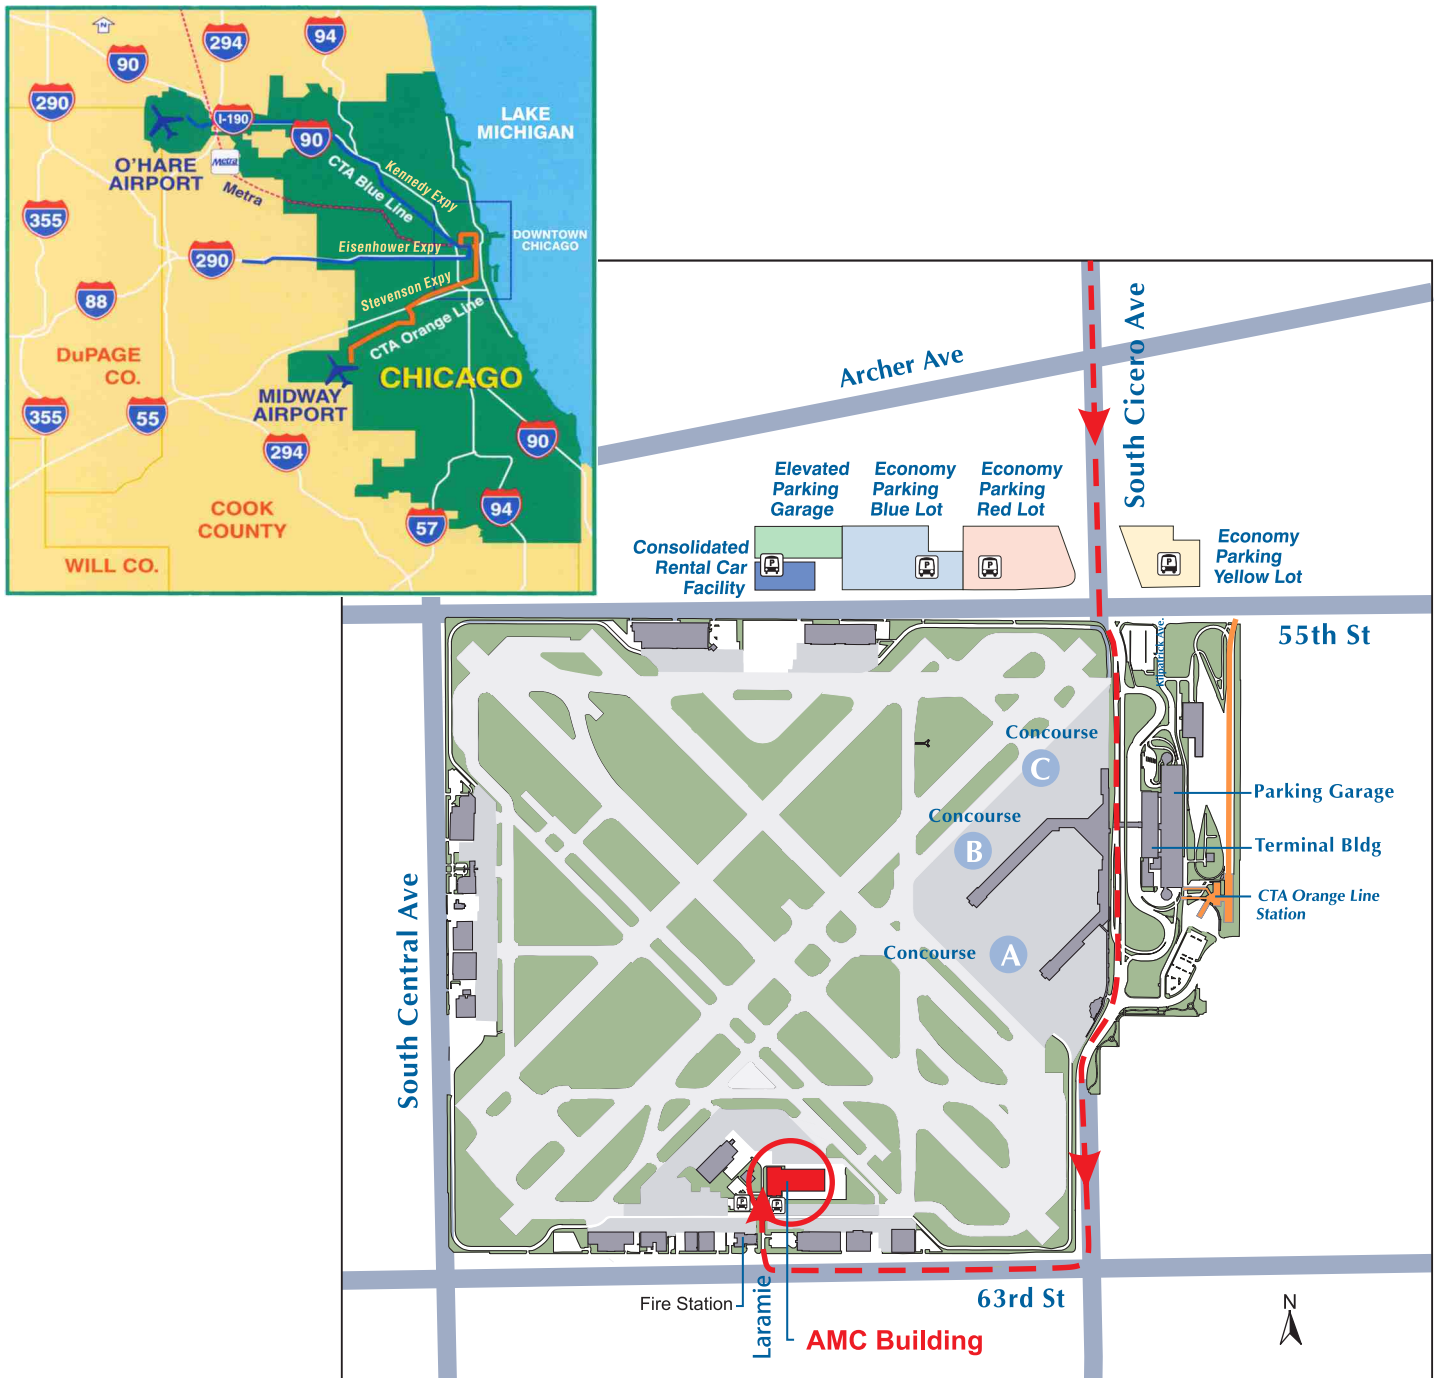

## Route to the AMC (Airport Maintenance Complex)

6201 S. Laramie Avenue, Chicago Illinois 60638

### From I-294 Tri-State Tollway

Exit at I-55 N/Stevenson Expy North (toward Chicago). Exit at IL-50/Cicero Ave and turn right, continuing to 63rd St. Right turn West and go ½ mile. At Laramie Avenue make a right turn and drive to the security post.

### Parking:

Visitor parking is provided adjacent to the building.

### From Downtown

Take Dan Ryan Expy South toward Indiana. Merge onto I-55 South/Stevenson Expy South via EXIT 53. Exit at IL-50/Cicero Ave South via EXIT 286. Continue to 63rd Street. Right turn West and go ½ mile. At Laramie Avenue make a right turn and drive to the security post.